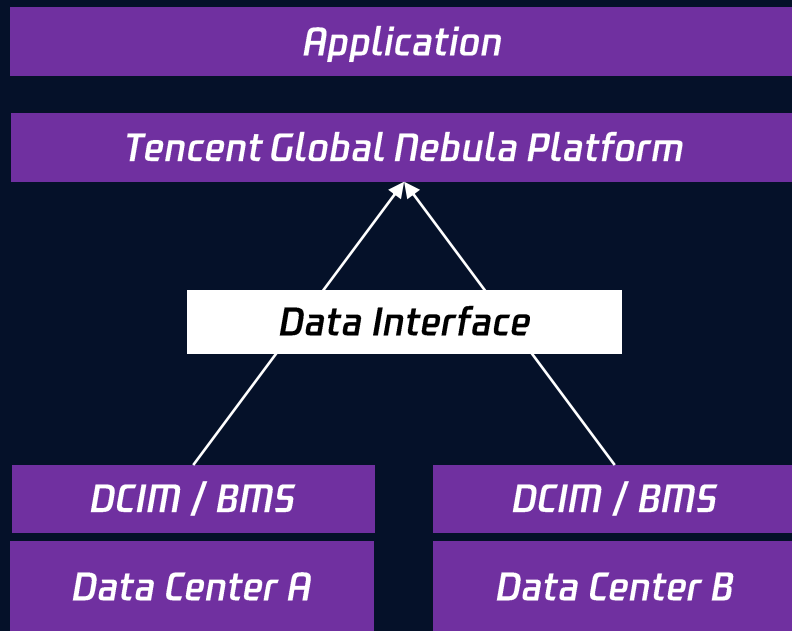

# *TMDC Northbound Interface*

*Terry Yan*

*2019.01.15*

# Global Location of Tencent Cloud

# »» *What is TMDC Northbound Interface*

*A protocol used for monitoring and controlling facilities in TMDC*

- 1. Taking each TMDC as granularity;*
- 2. Based on SNMP Protocol;*
- 3. Define the facilities in TMDC need to monitor and control;*
- 4. Define the data points of each facility*
- 5. Assign GUID for each data point;*

*Tencent Nebula Platform has accessed to more than 1700 TMDC, covered greater than half million servers based on TMDC Northbound Interface*